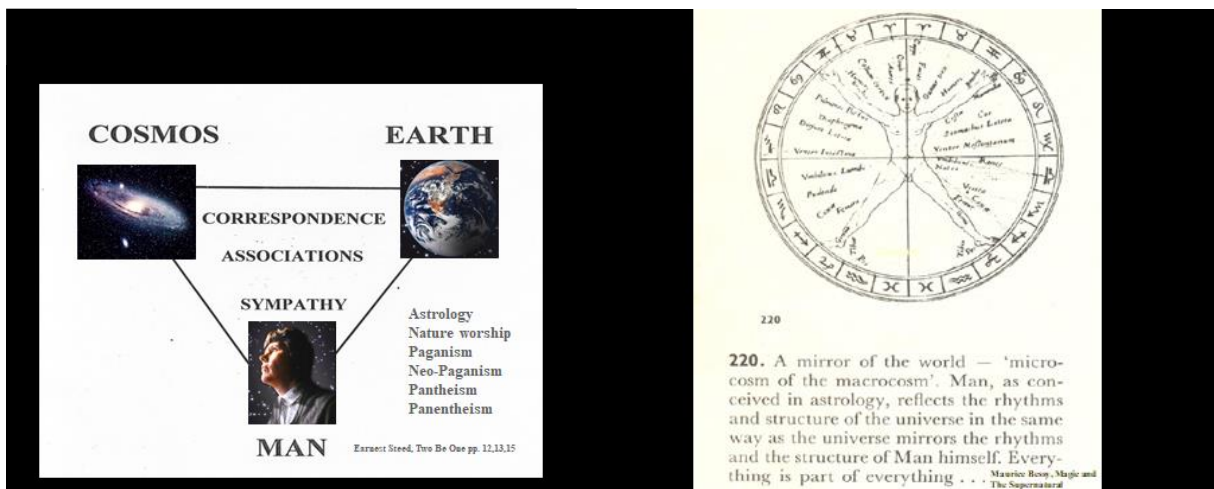

# Babylonian Spiritualistic Mysteries: From Eden to Babylon

1. God's / Elijah's stand on Mr. Carmel I Kings 18:21. Neutrality in a religious crisis is grievous crime and hostility against God. Test. III p. 281 Ez. 33: 8,9 warn your fellow man
2. Principles of temptation at Tree: a) Satan's ground b) use of medium c) parley with devil d) mix error with truth Good and Evil mix = superior
3. Post flood: Nimrod & Semiramis; after deaths = Sun god & moon god: Origin of mythologies
4. Tower of Babel symbol of rebellion against Creator God. False story of creation originated from—at language dispersion false creation story traversed the world and varied with Civil.
5. False creation Story: **Cosmic dualistic force** (good/evil) blended to ONENESS creating **COSMOS, EARTH, MAN**. All created has cosmic force permeating through in dualistic nature good/evil; yang/yin; tamas/rajas; is Foundation of sun worship, astrology, paganism, nature worship, paganism, pantheism
- 6.

7. Life's origin from **blend** of good with evil. **Cosmos = macrocosm; Man = microcosm**

8. Taoism's symbol of origins

Chi=yang--yin

9. The foundation of all **non-biblical** religious systems is: 'the conjunction of opposites in one form or another will explain life's origin, purpose, and goal.'